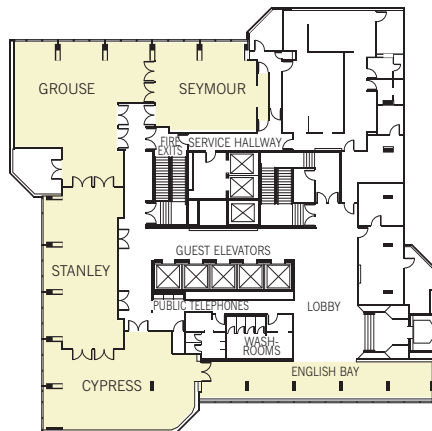

Hyatt Regency Vancouver

DIRECTIONS

From Vancouver International Airport (14 miles): Take McConachie Way over Arthur Laing Bridge. Exit at Granville St. Proceed north 50 blocks. Turn left at 16th St. Go past two stop lights. Turn right at Burrard St. Cross Burrard St. Bridge through Georgia St. (10 blks). Hotel is on left.

PLAZA LEVEL (SECOND FLOOR)

CONVENTION LEVEL (THIRD FLOOR)

PERSPECTIVES LEVEL (34th FLOOR)

FOURTH FLOOR