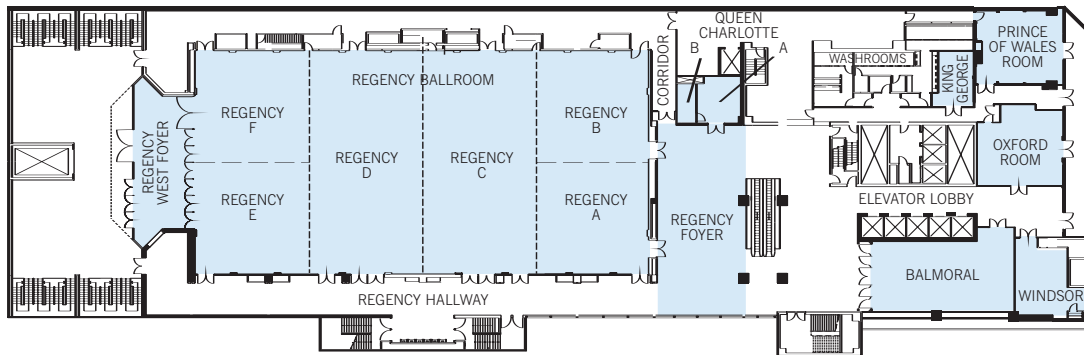

Hyatt Regency Vancouver

DIRECTIONS

From Vancouver International Airport (14 miles): Take McConachie Way over Arthur Laing Bridge. Exit at Granville St. Proceed north 50 blocks. Turn left at 16th St. Go past two stop lights. Turn right at Burrard St. Cross Burrard St. Bridge through Georgia St. (10 blks). Hotel is on left.

PLAZA LEVEL (SECOND FLOOR)

CONVENTION LEVEL (THIRD FLOOR)

PERSPECTIVES LEVEL (34th FLOOR)

FOURTH FLOOR