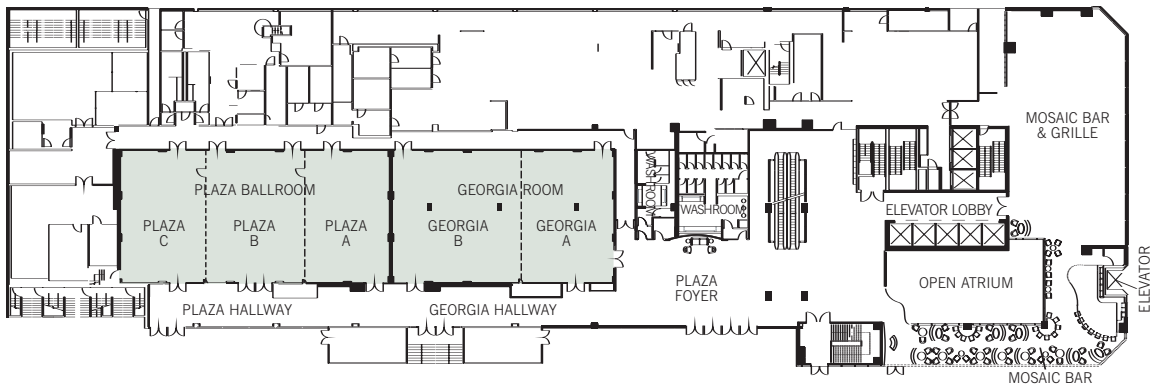

Hyatt Regency Vancouver

DIRECTIONS

From Vancouver International Airport (14 miles): Take McConachie Way over Arthur Laing Bridge. Exit at Granville St. Proceed north 50 blocks. Turn left at 16th St. Go past two stop lights. Turn right at Burrard St. Cross Burrard St. Bridge through Georgia St. (10 blks). Hotel is on left.

PLAZA LEVEL (SECOND FLOOR)

CONVENTION LEVEL (THIRD FLOOR)

PERSPECTIVES LEVEL (34th FLOOR)

FOURTH FLOOR